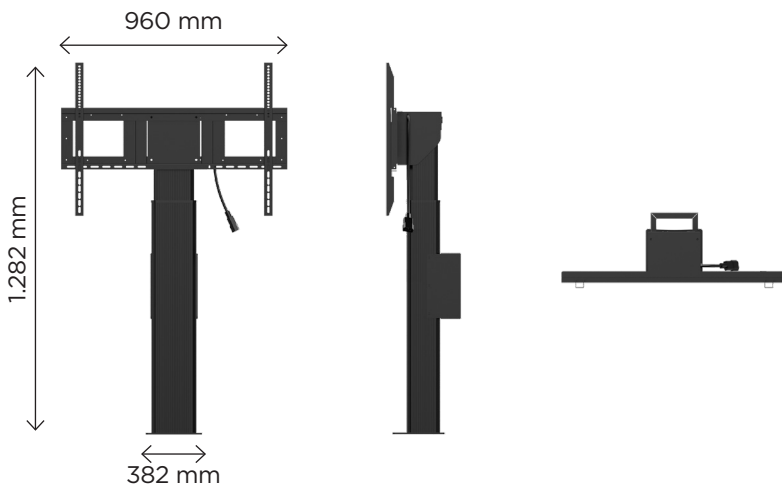

sizes

65"

75"

86"

Wall-mounted Lift Stand EST04

Static but not stuck.

Needing the security of a static wall mount while incorporating the freedom to adjust to any height.

The height adjustable wall mount bracket EST04 allows you move the panel up and down the mounting to your preferred height, while remaining securely fixed to the wall.

Adjust the Height Freely

Safety Lock to Prevent the Interactive Flat Panel from flipping

Easy Installation onto the Wall

Apart from electrically adjustable height, EST04 features simple installation onto the wall.

Suitable for a Variety of Venues

Wall mount and adjust the height of your tutortouch panel for the best viewing experience for your audience in large spaces.

PHYSICAL SPECIFICATIONS	
Dimension (L×W×H) (mm)	960 × 737 × (1182 - 1742)
Dimension with Package (L×W×H) (mm)	1155 × 795 × 305
Net Weight (kg)	44.3
Gross Weight (kg)	53.5
Max Load (kg)	100
Power Requirements	100 - 220V - 50/60Hz
Lifting Distance (mm)	560
Control Mode	Control Panel / Control Pad / Software
Max Load Size	Recommend no more than 86 inches
Truckle Size	3 inch
Truckle Type (mute / Non-mute)	mute
Wall Mount	WIB9060A / WIB9060F
ACCESSORIES	
Control Pad	1 pcs
AC Power Cable	1 pcs
AC Power Adapter Cable	1 pcs
USB Adapter Cable	1 pcs
Screw Accessory Package	1 pcs
Installation and user's Manual	1 pcs
ENVIRONMENTAL CONDITIONS	
Operation Temperature	0°C - 40°C
Operation Humidity	10% - 90%RH
Storage Temperature	-20°C -60°C
Storage Humidity	10% - 90%RH
Altitude	Below 5000 meters